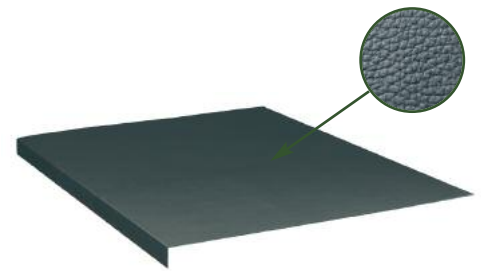

WORKSTATIONS WITH STEEL WORKTOP

STEEL WORKSTATIONS 1000

WITH STEEL WORKTOP

STANDARD
COLOUR
BLUE 04

■ RAL 5012

ORD. NO. Workstation F BG M100 S1 04
Complete with 10 Multibox, 2 storage containers and steel cover with rubber coating. Dimensions mm 1031x705x855 h.