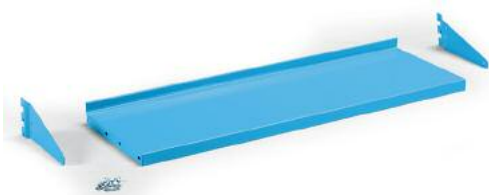

SHELF FOR MULTI-PURPOSE PANELS LENGHT 1000 mm

Order no.	Depth of shelf mm	Load capacity kg
F BL 7750 00 04	220	25
F BL 7755 00 04	320	25
F BL 7760 00 04	420	25
F BL 7762 00 04	600	25

■ 01 ■ 02 ■ 04 ■ 08 ■ 99

Height-adjustable tilting shelf in 2 positions with front or rear upstand

AVAILABLE IN 4 DIMENSIONS:

955x220 mm 955x320 mm 955x420 mm 955x600 mm