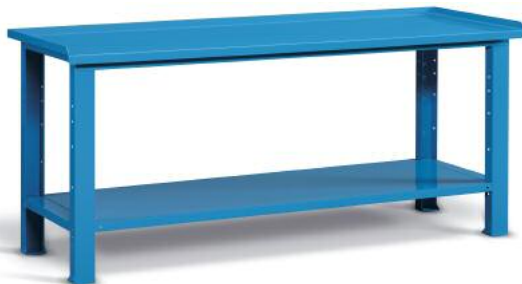

Order no.
F BG M300 00 04 ASSEMBLED
F BG S300 00 04 UNASSEMBLED
Dimensions mm 2007x705x855 h

■ 04