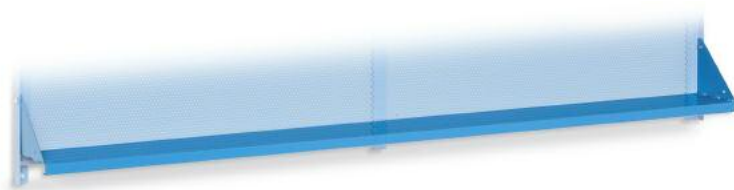

SHELF FOR PERFORATED PANELS

Order no.	Dimensions mm
F BG 3945 00 04	1500x140 h
F BG 3950 00 04	2000x140 h

■ 04