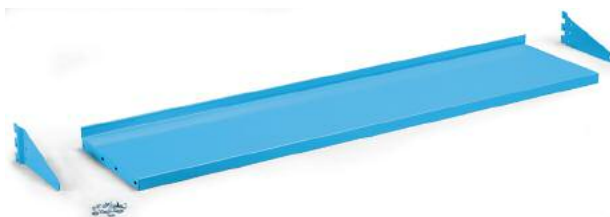

SUSPENSION HOOK

Order no.	Ø	L
C MV 10 037	5	24
C MV 10 038	5	38
C MV 10 039	4	100
C MV 10 040	6	100
C MV 10 041	5	150
C MV 10 042	6	200

SHELF FOR MULTI-PURPOSE PANELS LENGHT 1000 mm

Order no.	Depth of shelf mm	Load capacity kg
F BL 7750 00 04	220	25
F BL 7755 00 04	320	25
F BL 7760 00 04	420	25
F BL 7762 00 04	600	25

■ 01 ■ 02 ■ 04 ■ 08 ■ 99

Height-adjustable tilting shelf in 2 positions with front or rear upstand

AVAILABLE IN 4 DIMENSIONS:

955x220 mm 955x320 mm 955x420 mm 955x600 mm

SHELF FOR MULTI-PURPOSE PANELS LENGHT 1500 mm