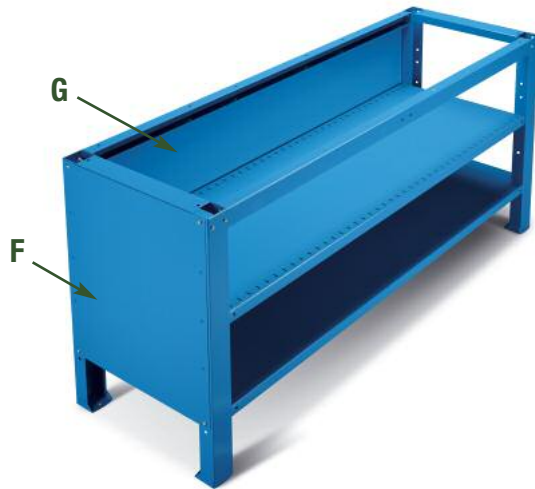

BACK AND SIDE PANELS

PREASSEMBLED

Order no. preassembled
F BG 3999 00 00

The preassembling will be charged
to all single components

Order no.	Width workstation mm	Reference	Description	Dimensions mm
F BG 3690 00 04	-	F	Side panel	590x660 h
F BG 3608 00 04	1031/1024	G	Back panel	840x48x653 h
F BG 3613 00 04	1507/1500	G	Back panel	1340x48x653 h
F BG 3618 00 04	2007/2000	G	Back panel	1840x48x653 h
F BG 3611 00 04	2507/2500	G	Single back panel per unit	1170x48x653 h

04