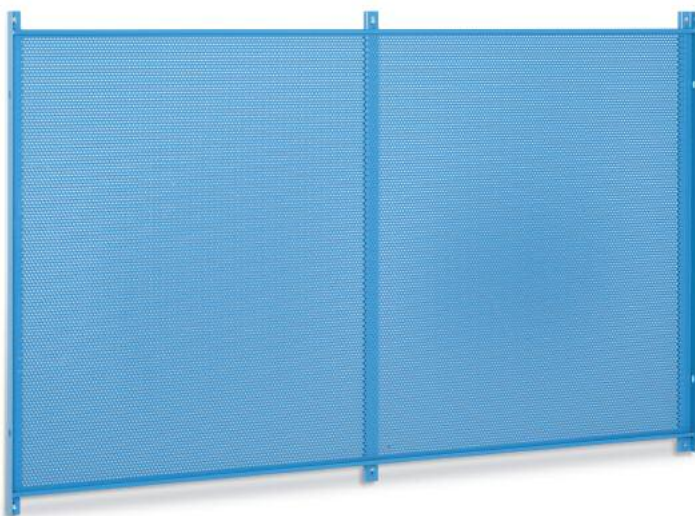

F BG S8CB 52 04

UNASSEMBLED

Dimensions mm 2500x750x880 h

Complete with 32 Multibox with each 1 partition

■ 04

PERFORATED PANELS WITH WALL FIXING SET

Order no.	Dimensions mm
F BG 3915 00 04	1500x850 h
F BG 3920 00 04	2000x850 h