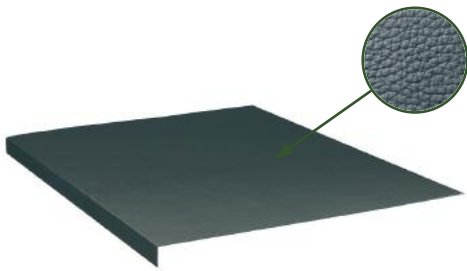

STEEL COVER WITH RUBBER COATING

Order no.
F BG 3225 00 07
Dimensions mm 2498x700x33 h
COLOUR BLACK

WORKSTATIONS
LOAD CAPACITY:
1000 KG