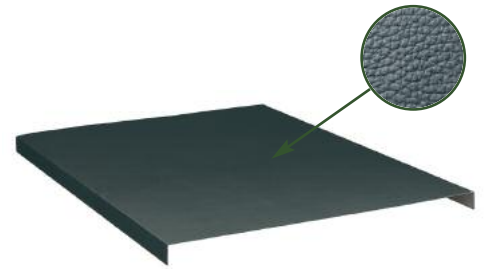

STEEL COVER WITH RUBBER COATING

Order no.

F BL 2430 00 07

Dimensions mm 1024x755x30 h

COLOUR BLACK

**WORKSTATIONS
LOAD CAPACITY:
1000 KG**