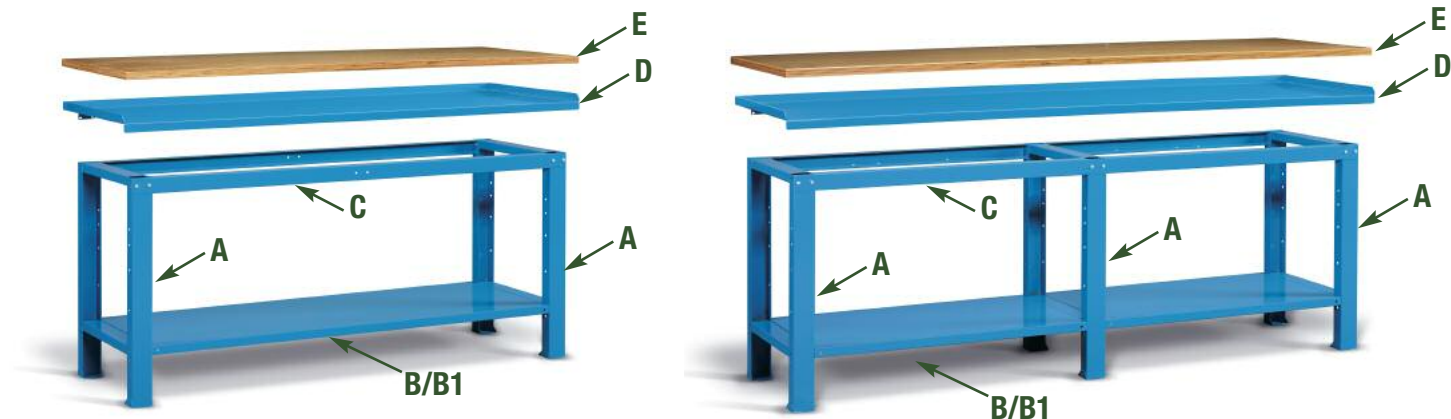

UPPER AND LOWER SHELVES, LEGS, BARS

Order no.	Width workstation	Reference	Description	Dimensions mm	Load capacity kg
F BG 3000 00 04	-	A	Leg	80x610x852 h	-
F BG 3308 00 04	1031/1024 mm	B	Not slotted steel shelf	760x600x35 h	250
F BG 3408 00 04		B1	Slotted steel shelf	760x600x35 h	60
F BG 3510 01 04		C	Pair of upper bars	915x60x48 h	-
F BG 3110 00 04		D	Steel worktop	1031x705x32 h	1000
F BI A014 02 04		E	Multiplex worktop	1024x750x30 h	1000
F BG 3313 00 04		1507/1500 mm	B	Not slotted steel shelf	1260x600x35 h
F BG 3413 00 04	B1		Slotted steel shelf	1260x600x35 h	60
F BG 3515 01 04	C		Pair of upper bars	1415x60x48 h	-
F BG 3115 00 04	D		Steel worktop	1507x705x32 h	1000
F BI A042 02 04	E		Multiplex worktop	1500x750x30 h	1000
F BG 3318 00 04	2007/2000 mm		B	Not slotted steel shelf	1760x600x35 h
F BG 3418 00 04		B1	Slotted steel shelf	1760x600x35 h	60
F BG 3520 01 04		C	Pair of upper bars	1915x60x48 h	-
F BG 3120 00 04		D	Steel worktop	2000x705x32 h	1000
F BI A070 02 04		E	Multiplex worktop	2000x750x30 h	1000
F BG 3311 00 04		2507/2500 mm	B	Not slotted single steel shelf (per unit)	1090x600x35 h
F BG 3411 00 04	B1		Slotted single steel shelf (per unit)	1090x600x35 h	60
F BG 3525 01 04	C		Pair of upper bars full length	2415x60x48 h	-
F BG 3125 00 04	D		Steel worktop	2507x705x32 h	1000
F BI A084 02 04	E		Multiplex worktop	2500x750x30 h	1000