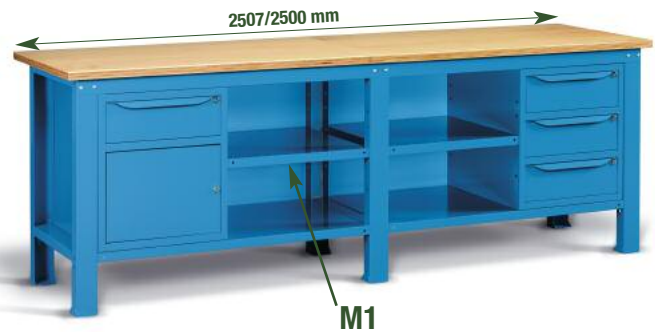

04

NOT SLOTTED AND SLOTTED STEEL SHELVES

Order no.	Reference	Description	Dimensions mm	Load capacity kg
F BG 3308 00 04	H	Not slotted steel shelf	760x600x35 h	60
F BG 3408 00 04	H1	Slotted steel shelf	760x600x35 h	60
F BG 3313 00 04	L	Not slotted steel shelf	1260x600x35 h	60
F BG 3413 00 04	L1	Slotted steel shelf	1260x600x35 h	60
F BG 3406 00 04	M1	Slotted steel shelf	590x600x35 h	60