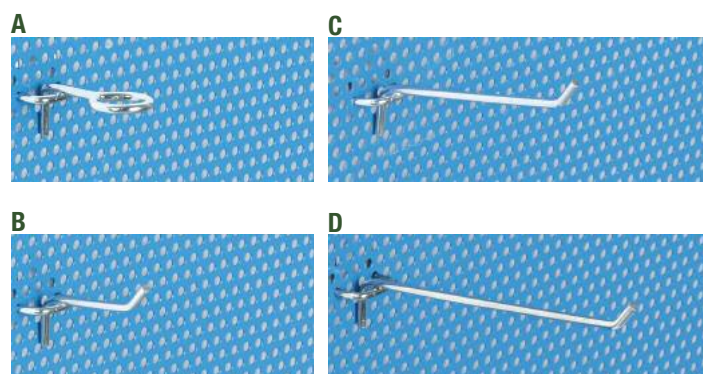

HOOKS FOR PERFORATED PANELS

Order no.	Reference	Package
F BG 3970 01 99	A	10 pcs
F BG 3971 01 99	B	10 pcs
F BG 3972 01 99	C	10 pcs
F BG 3973 01 99	D	10 pcs

■ 99 galvanised