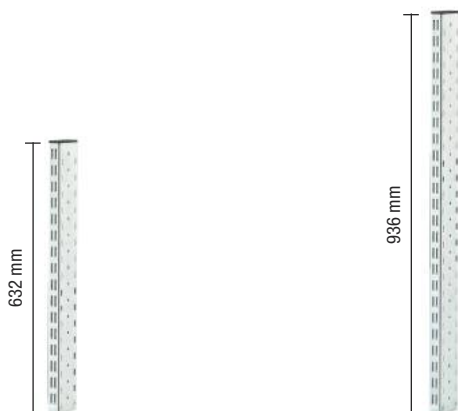

■ 99 galvanised

Example of how to use the hooks for perforated panel

SUPPORT COLUMNS WITH BOTH SIDE DUAL SLOTS FOR STEEL WORKTOPS

Order no.
F BL 7530 03 99
 Support column with both side dual slots height 634 mm for 2 panels.
 Load capacity: 50 kg.