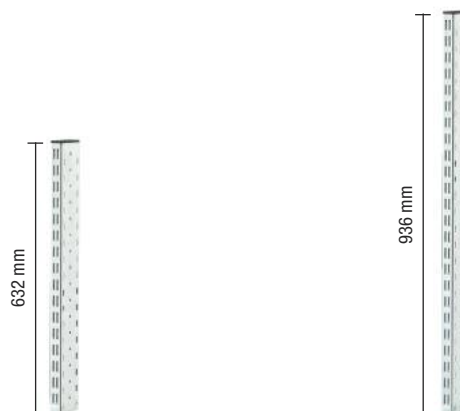

SUPPORT COLUMNS WITH BOTH SIDE DUAL SLOTS FOR WOODEN WORKTOPS

Order no.
F BL 7530 00 99
Support column with both side dual slots height 634 mm for 2 panels.
Load capacity: 50 kg.

■ 01 ■ 02 ■ 04 ■ 08 ■ 99

Order no.
F BL 7535 00 99
Support column with both side dual slots height 938 mm for 3 panels.
Load capacity: 50 kg.

■ 01 ■ 02 ■ 04 ■ 08 ■ 99