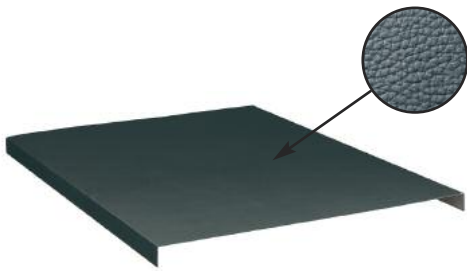

Order no.

F BG M5C0 00 04 ASSEMBLED

F BG S5C0 00 04 UNASSEMBLED

Dimensions mm 1024x750x880 h

■ 04

STEEL WORKSTATIONS 1500

WITH WOODEN WORKTOP

ORD. NO. Workstation **F BG M600 S1 04**
Complete with Multibox and steel cover with rubber coating. Dimensions mm 1500x750x880 h.